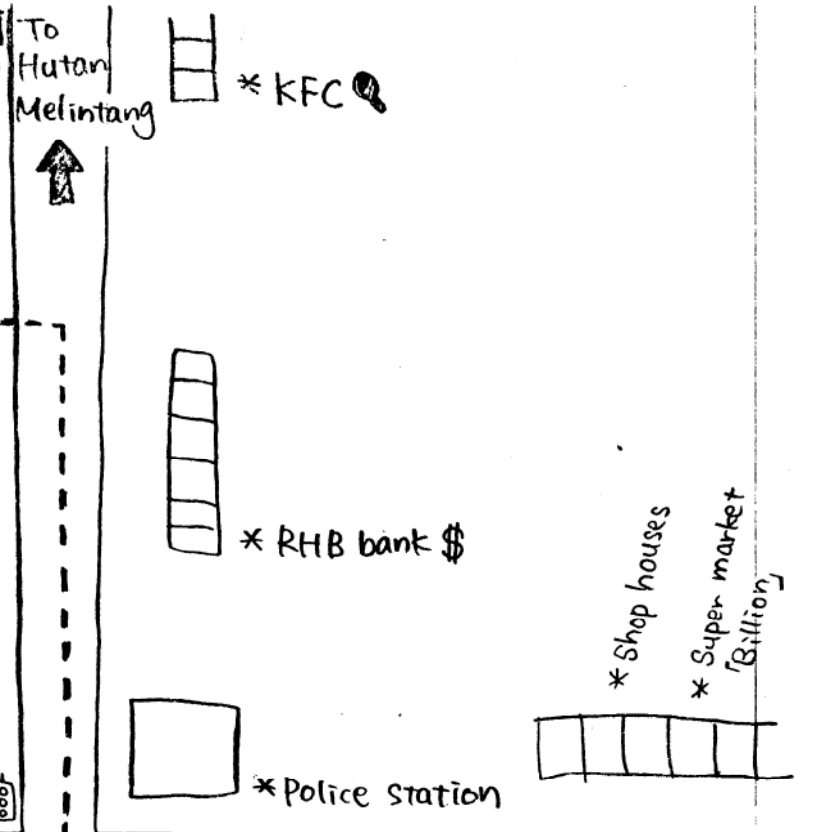

Monday Night Market

To Sabak Bernam, KL

To Bagan Datoh

To KL (weekend)

- 8:20 am
- 9:20 am
- 10:20 am
- till 6:20 pm

RM 13.20 -

Bethany Home 2nd hand Cloths shop

Grocery shop