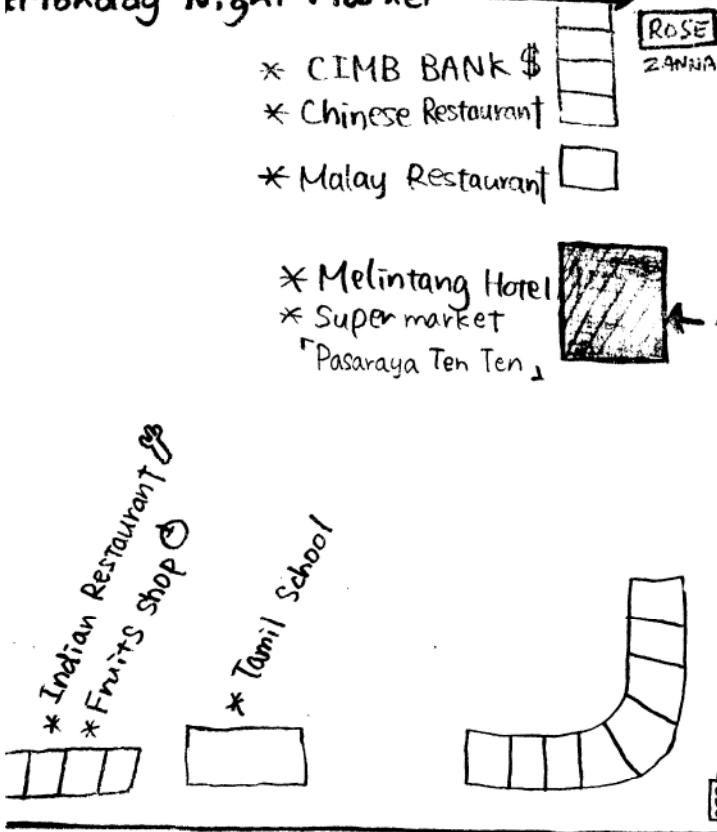

Monday Night Market

To Sabak Bernam, KL

To Bagan Datoh

To KL (weekend)

- 8:20 am
- 9:20 am
- 10:20 am
- till 6:20 pm

RM 13.20 -

Bethany Home 2nd hand Cloths shop

Grocery shop