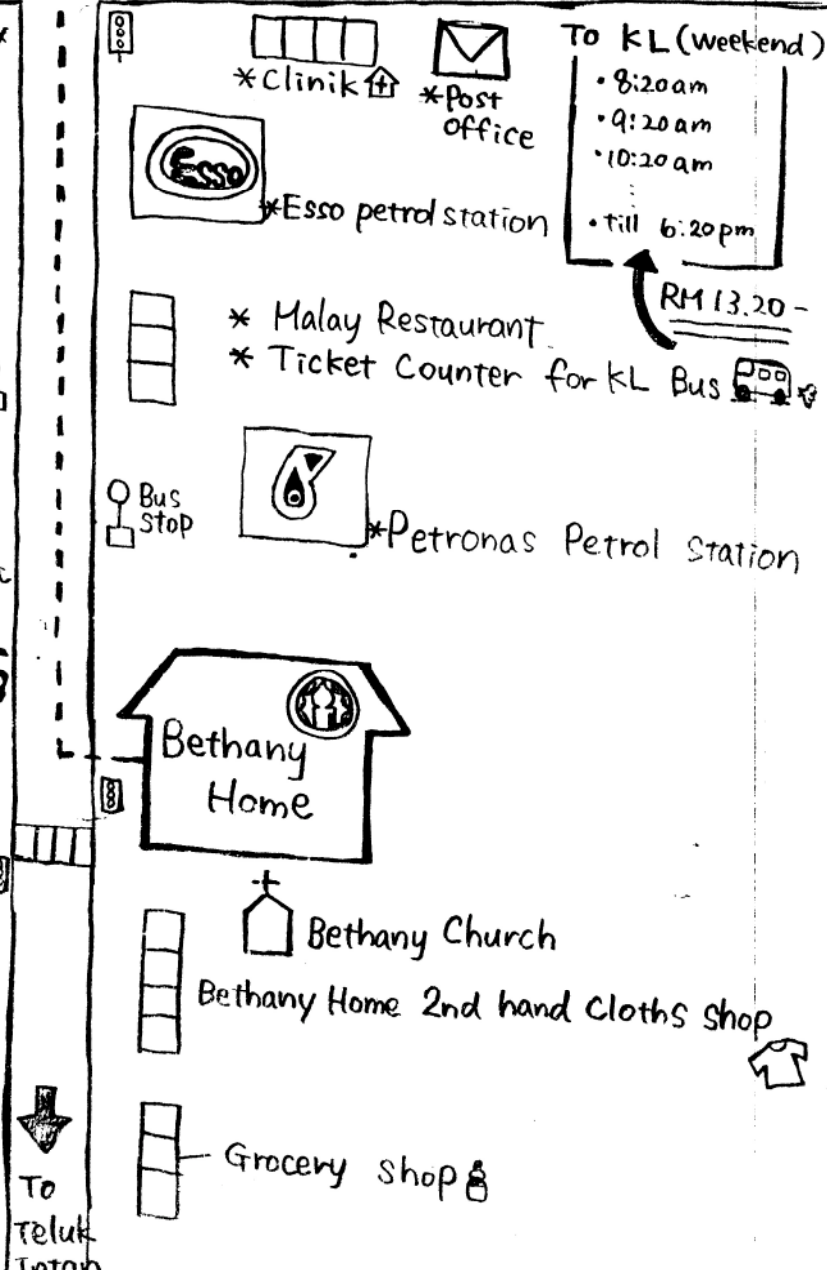

Monday Night Market

To Sabak Bernam, KL

To Bagan Datoh

To KL (weekend)

- 8:20 am
- 9:20 am
- 10:20 am
- till 6:20 pm

RM 13.20 -

Bethany Home 2nd hand Cloths shop

Grocery shop